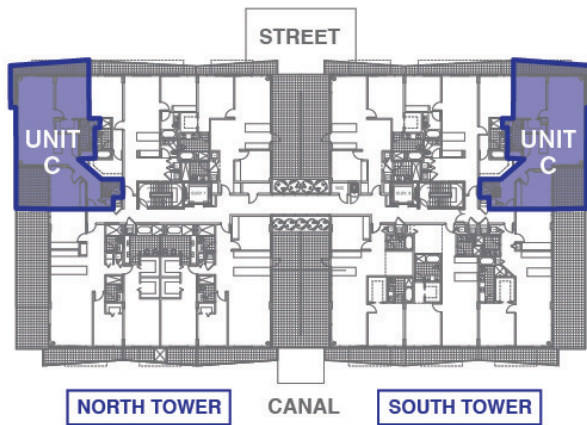

UNIT C
2 BEDROOM, 2 BATHROOM
TOTAL AC AREA: 1276 SQFT
TOTAL AC AREA: 118.54 M²

All dimensions, specifications and features are approximate and subject to change without notice.